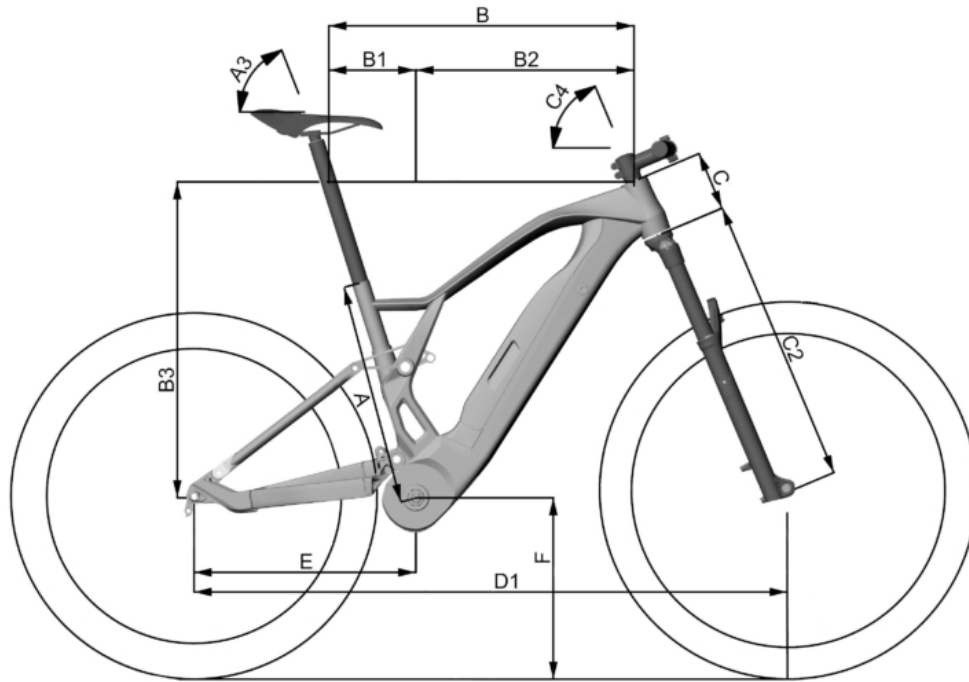

XTF 1.5 Geometrics

XTF 1.5	SMALL	MEDIUM	LARGE
A	390mm	430mm	490mm
A3	73°	73°	73°
B	573mm	602mm	627mm
B1	166mm	169mm	174mm
B2	407mm	433mm	453mm
B3	615.8mm	625mm	641.5mm
C	105mm	115mm	130mm
C2	567mm	567mm	567mm
C4	66°	66°	66.5°
D2	1193mm	1224mm	1244mm
E	472mm	472mm	472mm
F	358mm	358mm	358mm

XTF 1.6 Geometrics

XTF 1.6	SMALL	MEDIUM	LARGE	X-LARGE
A	390mm	430mm	469mm	510mm
A3	73°	73°	73°	73°
B	575mm	596mm	628mm	655mm
B1	156mm	158mm	162mm	167mm
B2	419mm	438mm	466mm	488mm
B3	608mm	615.1mm	628.9mm	645.5mm
C	100mm	105mm	120mm	135mm
C2	568mm	568mm	568mm	568mm
C4	66°	66.5°	66.5°	67°
D1	1188mm	1204mm	1238mm	1260mm
E	456mm	456mm	456mm	456mm
F	362.5mm	362.5mm	362.5mm	362.5mm