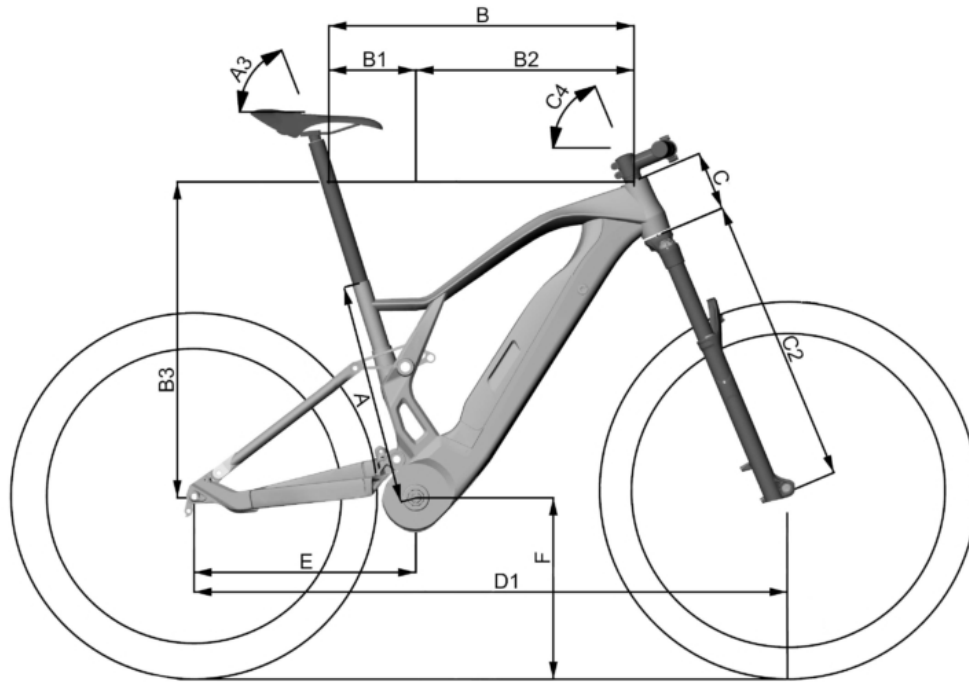

XTF Trail 1.5 Geometrics

XTF 1.5 CARBON

SMALL

MEDIUM

LARGE

A	390mm	430mm	490mm
A3	73°	73°	73°
B	573mm	602mm	627mm
B1	166mm	169mm	174mm
B2	407mm	433mm	453mm
B3	615.8mm	625mm	641.5mm
C	105mm	115mm	130mm
C2	567mm	567mm	567mm
C4	66°	66°	66.5°
D2	1193mm	1224mm	1244mm
E	472mm	472mm	472mm
F	358mm	358mm	358mm