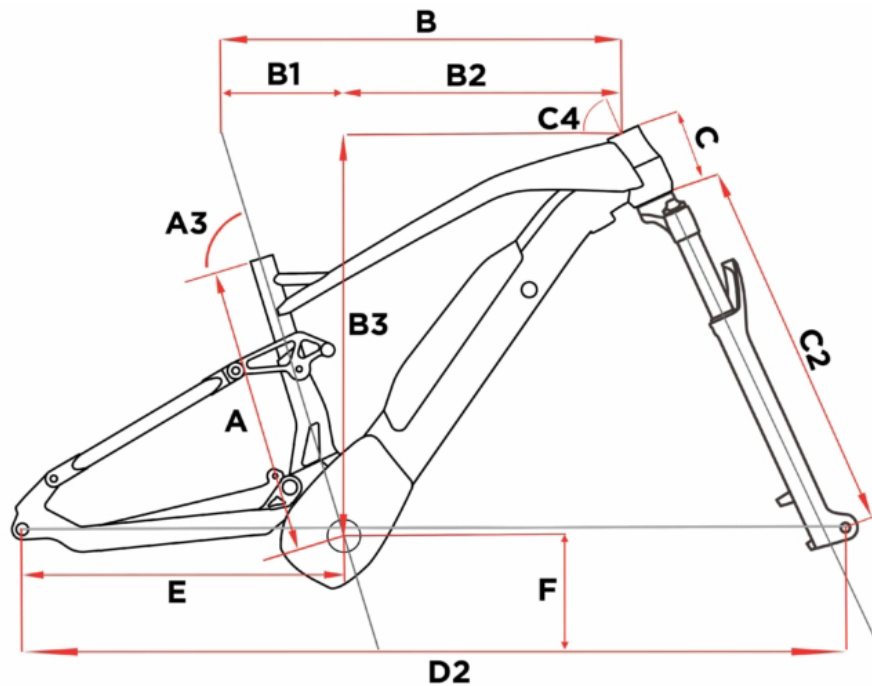

XTF Trail 1.5 Carbon Sport

CHASSIS	XTF 1.5 CARBON SPORT
MOTOR	Brose S-MAG 36 Volt, Max power: 250 Watt, Torque/Coppia: 90 Nm
BATTERY	Fantic Integra, Lithium Ion, 36 Volt, 720Wh
DISPLAY	Brose-All Round 4 multifunctional display & push-assistance selection unit
FRAME	Carbon, Sizes: S – M – L – XL
FORK	RockShox 35 GOLD RL e-bike – 29" 150mm
SHOCK	RockShox Deluxe Select+ T205x60 Air
CHAIN RINGS	FSA 34t Alu
CRANK ARM	FSA CK-7462/IS – 170mm
REAR DERAILLEUR	Sram GX Eagle 12V
SHIFT LEVERS	Sram NX E-click
CASSETTE	Sram SX Eagle 12V, 11-50
CHAIN	Sram SX Eagle 12V
BRAKE (FRONT)	Sram G2 RS 4 Piston disc brake
BRAKE (REAR)	Sram G2 RS 4 Piston disc brake
DISC (FRONT)	Bracking S3 Battfly, 203mm – 6 Hole
DISC (REAR)	Bracking S3 Battfly, 180mm – 6 Hole
TYRES (FRONT)	Pirelli SCORPION ProWall Trail -M- 29"x 2.4
TYRES (REAR)	Pirelli SCORPION ProWall Trail -R- 29"x 2.4
WHEELS	Rodi BlackJack READY27
HANDLEBARS	FSA Logo 760mm-31,8 RISE15 SWEEP 6°
STEM	FSA Logo 60mm-31,8 RISE 6°
SEATPOST	Switch SW Ø 30.9 S-M(100mm), L(125mm), XL(150mm)

XTF Trail 1.5 Geometrics

XTF 1.5	SMALL	MEDIUM	LARGE
A	390mm	430mm	490mm
A3	73°	73°	73°
B	573mm	602mm	627mm
B1	166mm	169mm	174mm
B2	407mm	433mm	453mm
B3	615.8mm	625mm	641.5mm
C	105mm	115mm	130mm
C2	567mm	567mm	567mm
C4	66°	66°	66.5°
D2	1193mm	1224mm	1244mm
E	472mm	472mm	472mm
F	358mm	358mm	358mm

XTF Trail 1.5 Geometrics

XTF 1.5 CARBON

SMALL

MEDIUM

LARGE

A	390mm	430mm	490mm
A3	73°	73°	73°
B	573mm	602mm	627mm
B1	166mm	169mm	174mm
B2	407mm	433mm	453mm
B3	615.8mm	625mm	641.5mm
C	105mm	115mm	130mm
C2	567mm	567mm	567mm
C4	66°	66°	66.5°
D2	1193mm	1224mm	1244mm
E	472mm	472mm	472mm
F	358mm	358mm	358mm