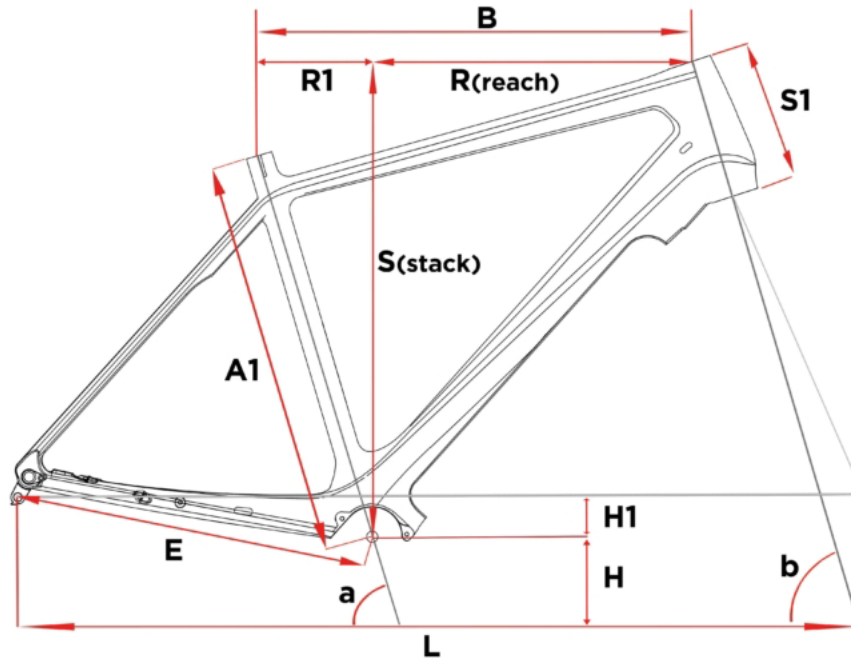

100mm trough axle 15mm

REAR HUB

142mm trough axle 12mm

HANDLEBARS

FSA Energy Compact 420mm (size S-M)
440mm (size L)

STEM

FSA Energy 80mm (size S-M) 100mm (size L)

SEATPOST

FSA Energy 27.2mm

HEADSET

FSA

SADDLE

Fizik Antares

PASSO **GIAU** & **GIAU WE**

GIAU & WE	SMALL	MEDIUM	LARGE
A1	445mm	480mm	520mm
B	535mm	555mm	575mm
E	420mm	420mm	420mm
H1	72mm	72mm	72mm
H	266mm	266mm	266mm
L	1000mm	1010mm	1020mm
R	376mm	385mm	393mm
R1	158mm	167mm	182mm
S	553mm	573mm	594mm
S1	150mm	170mm	190mm
a°	74°	73.5°	73°
b°	71.5°	72°	72.5°